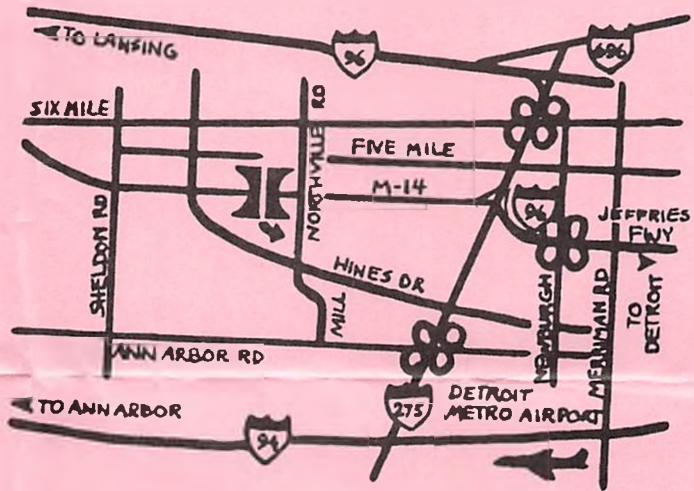

### Oct. 10-12, 1986

LOCATION: Plymouth Hilton, (313) 459-4500  
14707 Northville Rd., Plymouth MI 48170

ROOMS: \$60/night, 1-4 people. Room block will be held until 9/26/86.

MEMBERSHIPS \$12 until 6/30, then \$14 until 9/26. At the door, \$16.

SCIENCE FICTION, HORROR,  
AND EXPLOTATION

Bride of the Monster  
Cape Canaveral Monsters  
Maniac (1934)  
Carnival of Souls  
The Cocaine Fiends  
Night Tide  
Glen or Glenda?  
The Slime People  
Missile to the Moon  
Creation of the Humanoids  
The Phantom Planet  
Robot Monster  
The Man Who Lived Again  
The Beast with a Million Eyes  
The Brain from Planet Arous  
Mesa of Lost Women  
Juggernaut  
Chained for Life  
Detour  
Son of Godzilla  
Things to Come  
Peeping Tom  
Plan 9 from Outer Space